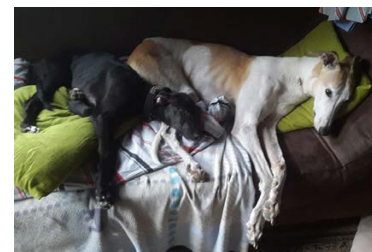

Joyeux anniversaire les J

Le 6 mars nos J, Jenka, Jaedhros, Jalahya, Jatthys, Joleen, Jashsra, Jamras et Jarcko, les enfants de Tristan de Bleu Manoir et de Chaina ont fêté leur 7 ans.

Que de bonheur de les voir au quotidien remplis d'amour. Nous leur souhaitons encore de belles et longues années à nos côtés.

La journée des éleveurs LOSH.

Le 4 mars la Société Royale de Saint - Hubert organisait une conférence à laquelle nous avons participé.

Une journée très instructive avec beaucoup de nouveautés qui vont apporter un grand changement au niveau de l'élevage canin reconnu par la SRSB.

Padenig est notre dernier bébé a attendre une famille, il sera un grand format. Pedigree LOSH, test ADN, passeport Européen, en ordre de vaccin et vermifuge, parents testés négatifs du gène de la neuropathie, certificat de bonne santé émit par le vétérinaire. Il est OK pour expo, PVL ou racing.

Padenig is our last baby to expect a family, He will be a large format, pedigree LOSH DNA test, European passport, in order of vaccine and vermifuge, parents tested negative of the neuropathy gene, certificate of good health issued by the veterinarian. He is OK for expo and coursing or racing.

Dans leur nouvelle famille